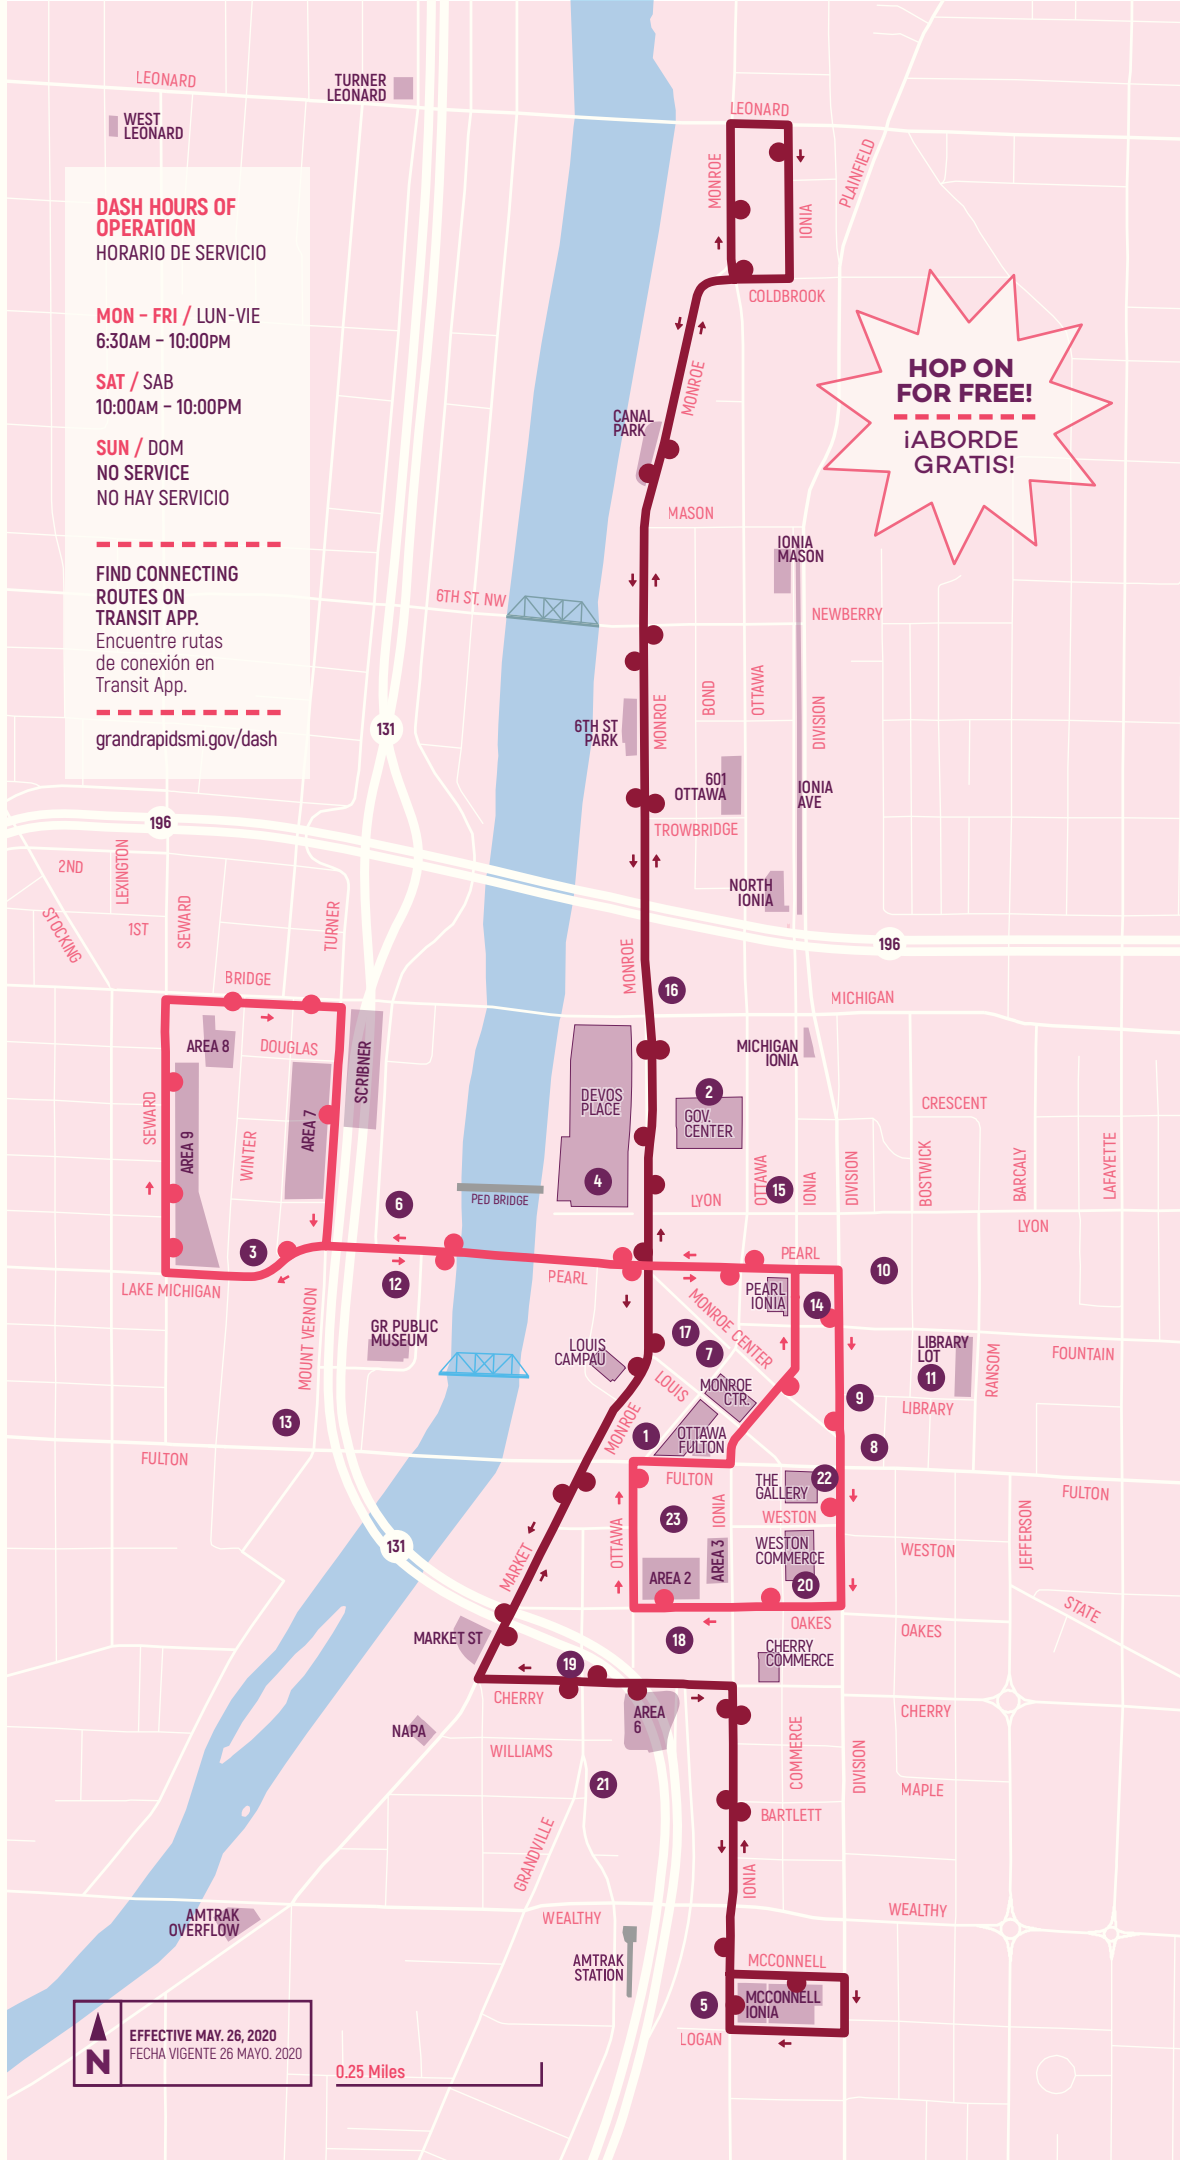

DOWNTOWN AREA SHUTTLE

LEGEND / LEYENDA

PARKING LOTS / RAMPS
Estacionamiento Público

FREE
GRATUITO

- DASH WEST / DASH Oeste
- DASH NORTH / DASH Norte

POINTS OF INTEREST
PUNTOS DE INTERÉS

- 1 20 MONROE LIVE / THE B.O.B.
- 2 CITY HALL / CALDER PLAZA
- 3 DAVID D. HUNTING YMCA
- 4 DEVOS PLACE
- 5 DOWNTOWN MARKET
- 6 GERALD R. FORD MUSEUM
- 7 GRAND RAPIDS ART MUSEUM
- 8 GRAND RAPIDS CHILDREN'S MUSEUM
- 9 GRAND RAPIDS CIVIC THEATRE
- 10 GRAND RAPIDS COMMUNITY COLLEGE
- 11 GRAND RAPIDS PUBLIC LIBRARY
- 12 GRAND RAPIDS PUBLIC MUSEUM
- 13 GRAND VALLEY STATE UNIVERSITY
- 14 KENDALL COLLEGE OF ART & DESIGN
- 15 KENT COUNTY CIRCUIT/GRAND RAPIDS DISTRICT COURTHOUSE
- 16 MSU GRAND RAPIDS RESEARCH CENTER
- 17 ROSA PARKS CIRCLE
- 18 STUDIO PARK
- 19 THE INTERSECTION
- 20 THE PYRAMID SCHEME
- 21 THE RAPID CENTRAL STATION
- 22 URBAN INSTITUTE OF CONTEMPORARY ARTS
- 23 VAN ANDEL ARENA

DASH HOURS OF OPERATION
HORARIO DE SERVICIO

MON - FRI / LUN - VIE
6:30AM - 10:00PM

SAT / SAB
10:00AM - 10:00PM

SUN / DOM
NO SERVICE
NO HAY SERVICIO

FIND CONNECTING ROUTES ON TRANSIT APP.
Encuentre rutas de conexión en Transit App.

grandrapidsmi.gov/dash

EFFECTIVE MAY. 26, 2020
FECHA VIGENTE 26 MAYO, 2020

0.25 Miles